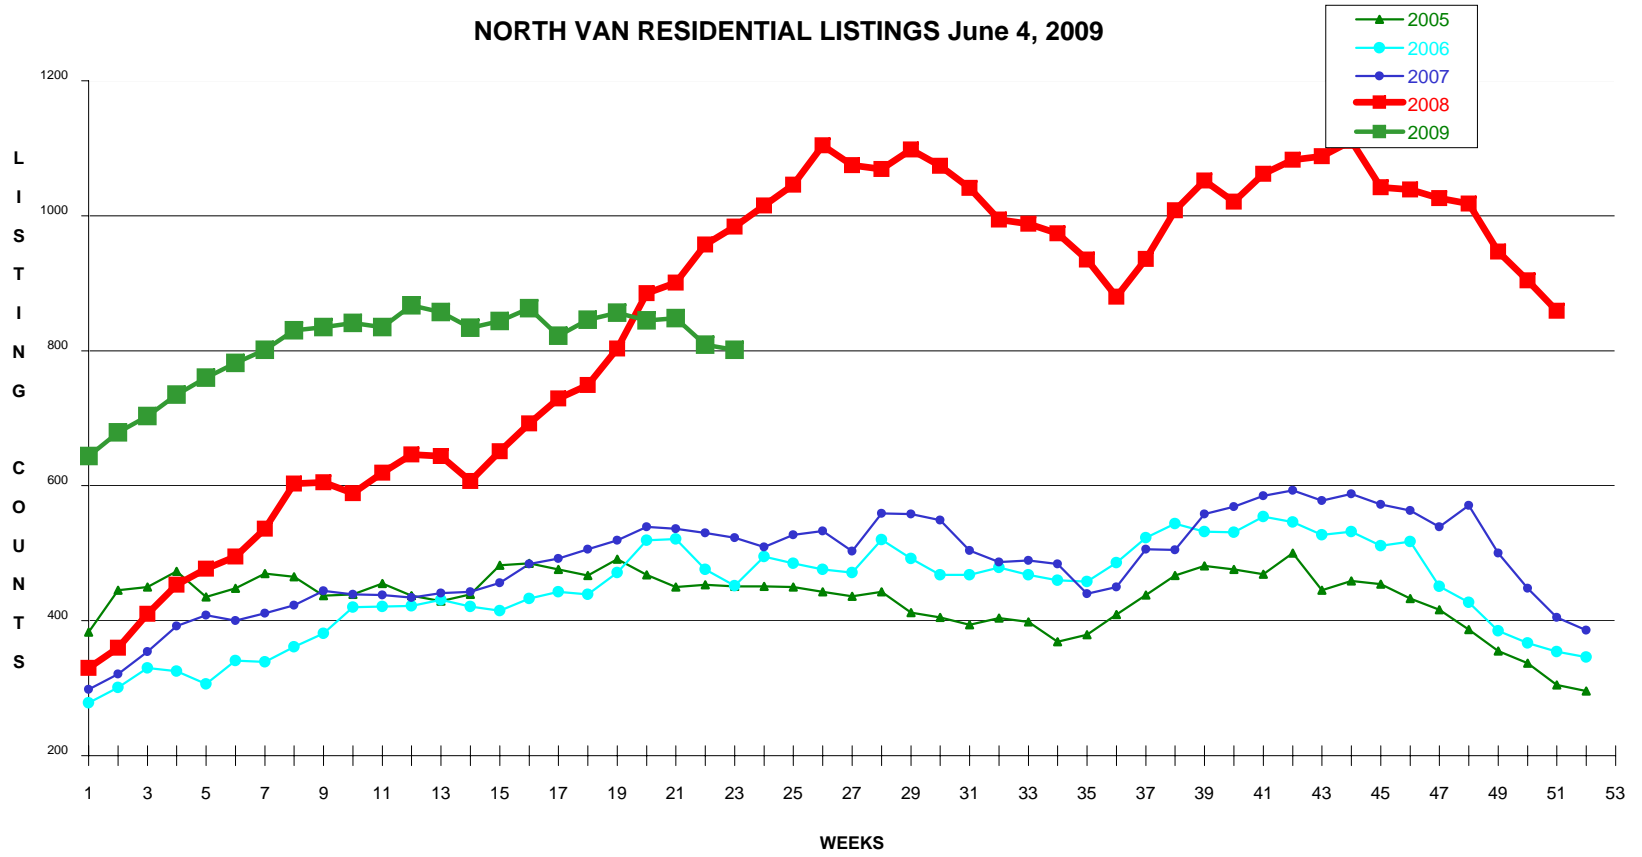

NORTH VAN RESIDENTIAL LISTINGS June 4, 2009